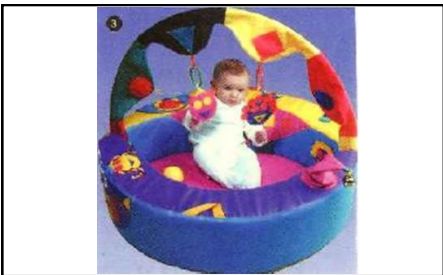

**Soft play**

Soft Play Shapes (T0021) £15

Solasco (TT0023) £15

Giant Shapes (T1549) £15

Ball Pool (T1143) £15

Red & Yellow Ball Pool (T1599) £15

Baby Ball Pool & Balls (T1478) £5

Baby Ring (no base) (T0001) £2

Bumble Bee Rocker (T1550) £1

Mirrored Cube (T1480) £1

**Other great party toys**

Alti (T274) £5

Dinosaur Climber (T1469) £5

White House (T198) £5

Toddler Rollercoaster (T1603) £5

Motorised Train (T1598) £5