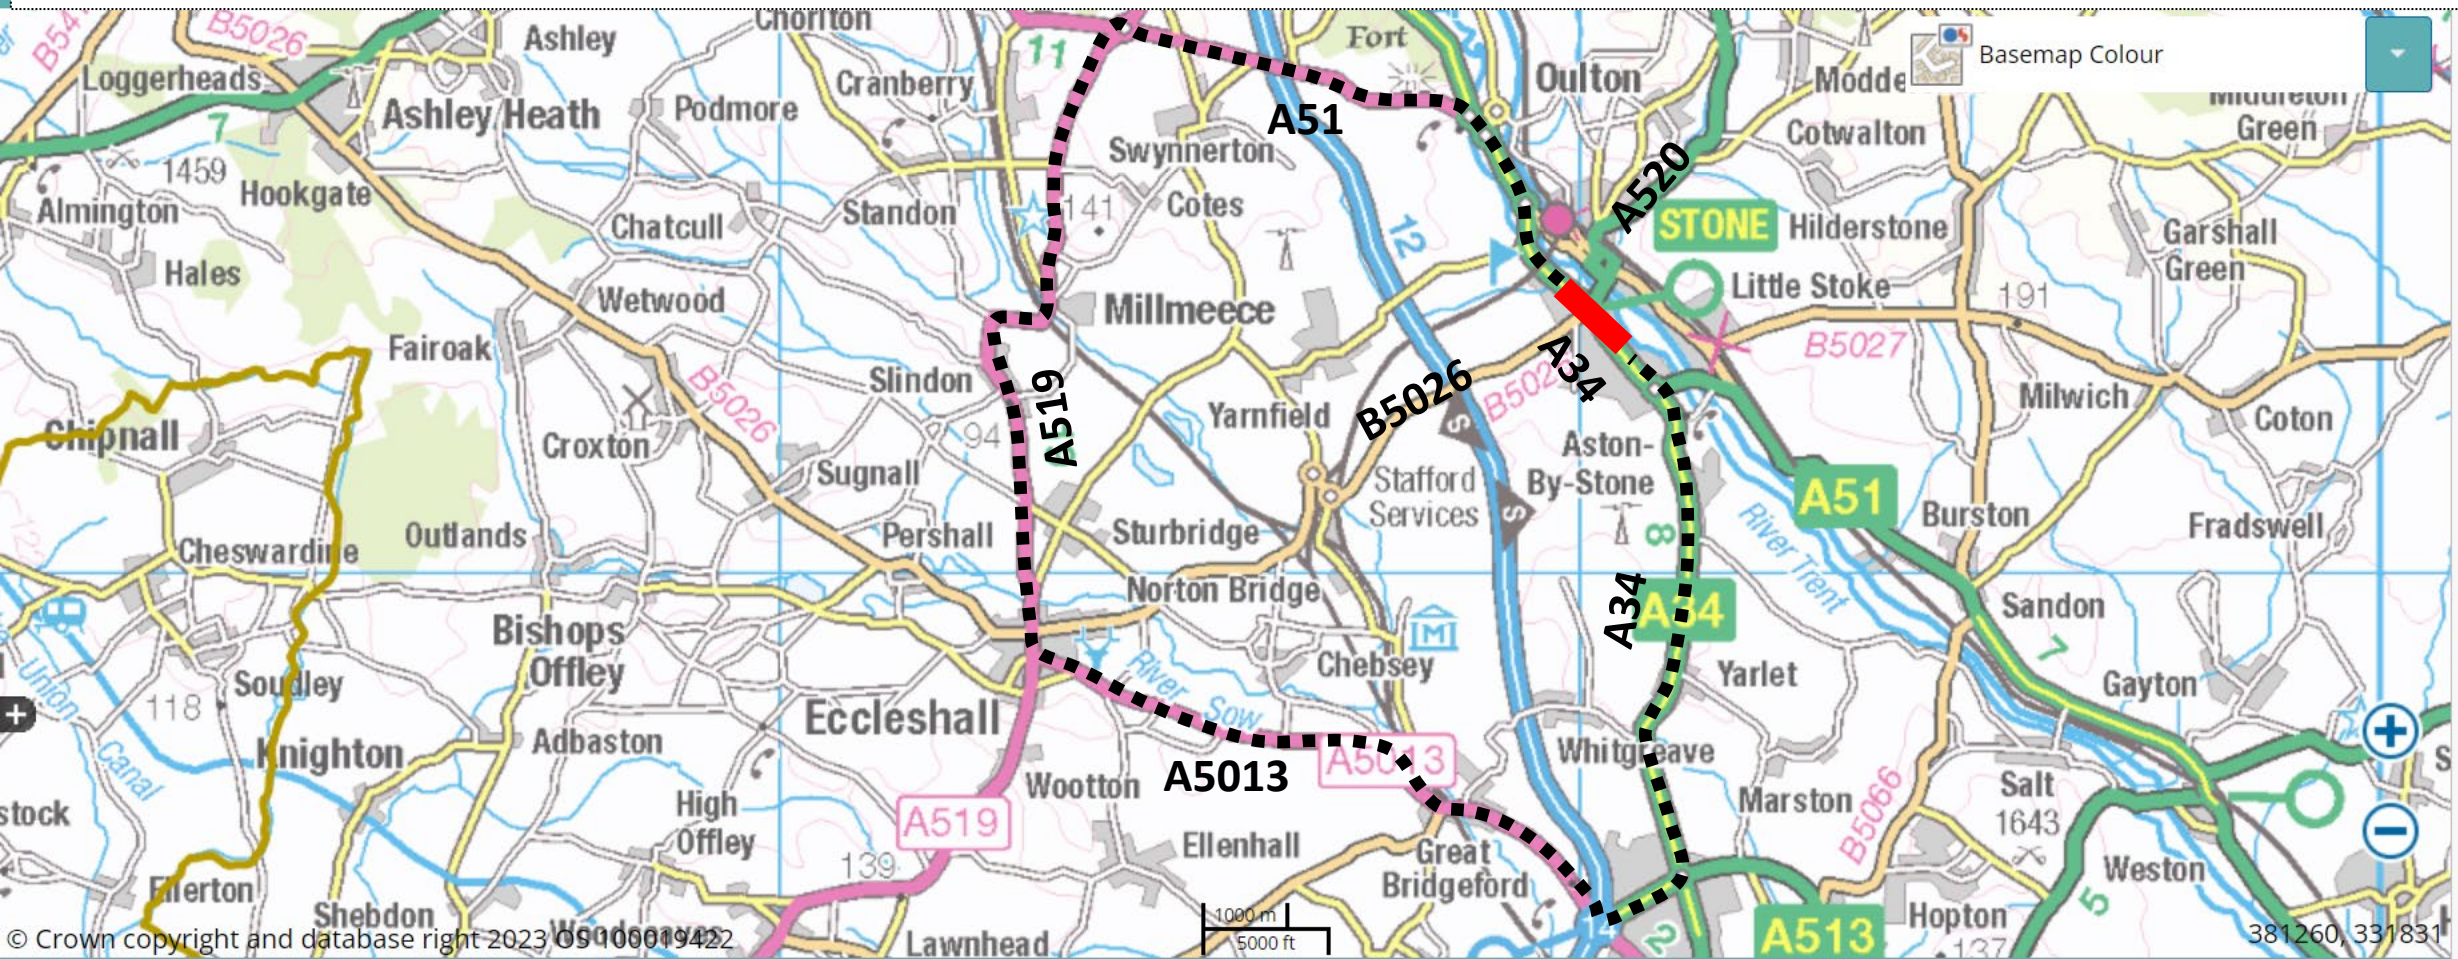

# A34 The Fillybrooks and Stafford Road, Stone, road closures and diversions

Road closed at night times █ No Access/egress to A520 and B5026  
Diversion █

© Crown copyright and database right 2023 OS 100019422

Map Fader Staffordshire County Council