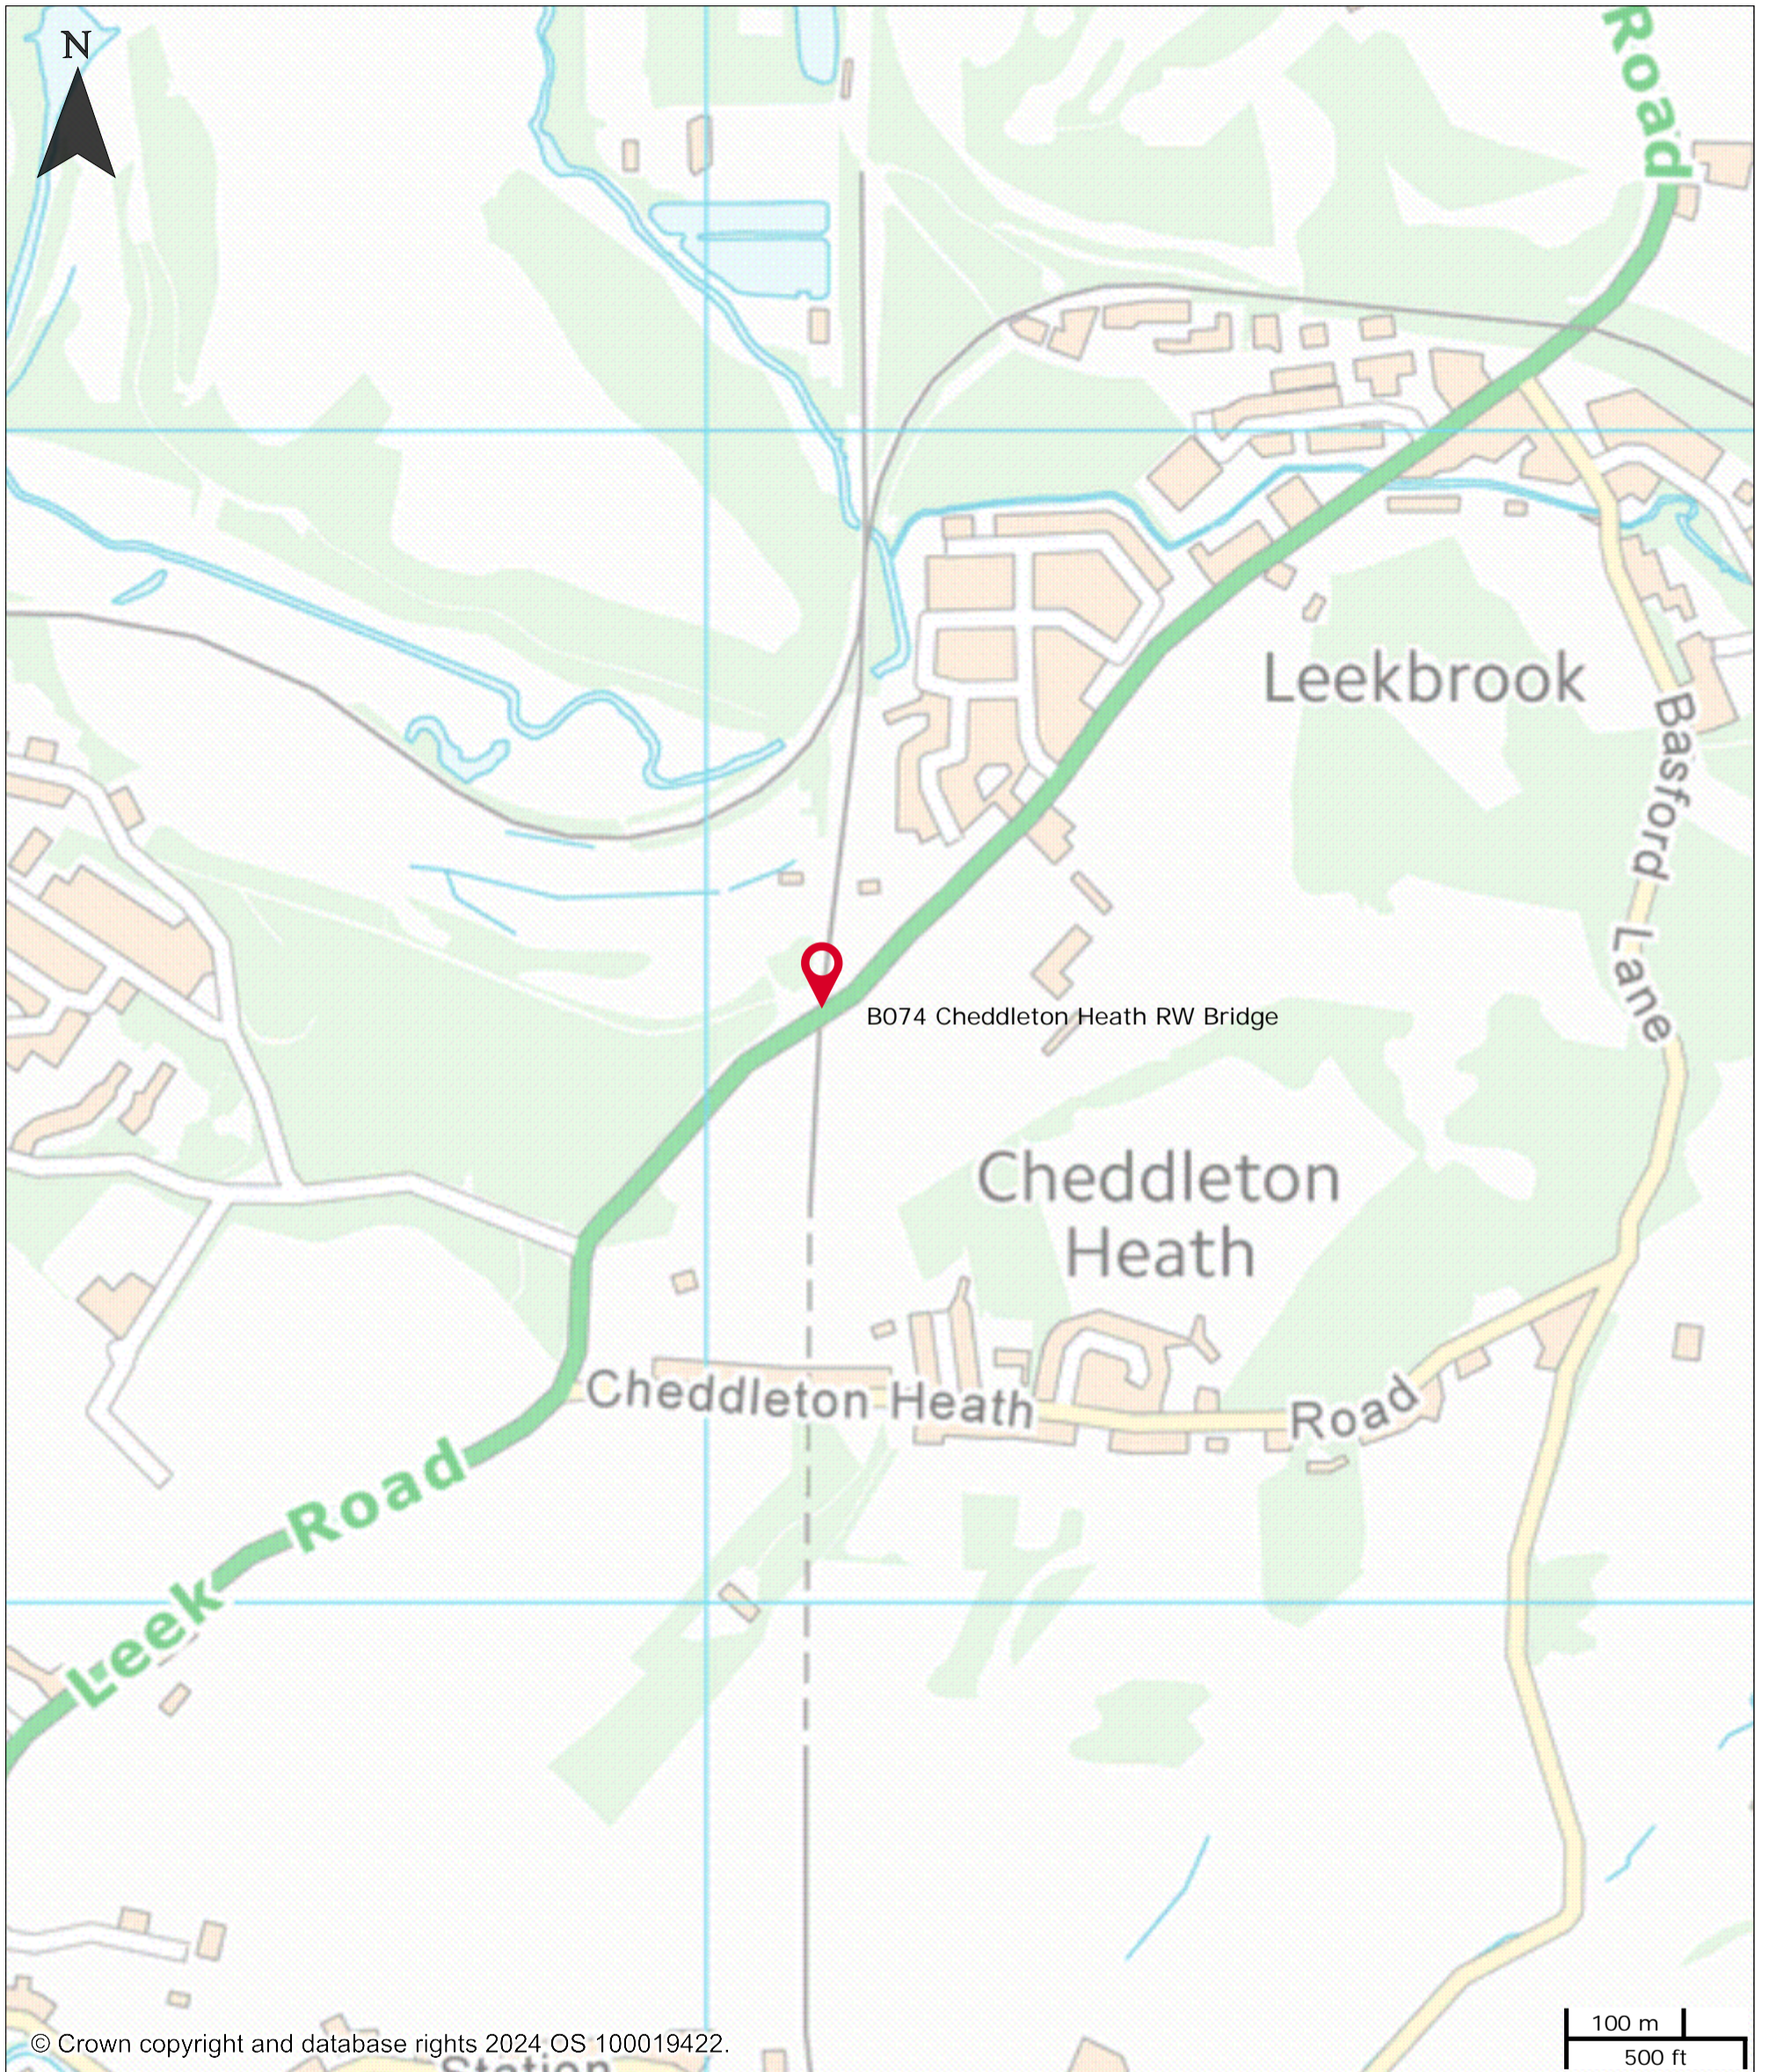

B074 Cheddleton Heath RW Bridge

Date: 15/01/2024

© Crown copyright and database rights 2024 OS 100019422.
Use of this data is subject to terms and conditions shown at
www.staffordshire.gov.uk/maps.

Cheddleton Railway Heath Bridge, A520 Cheddleton Road, ST13 7DP