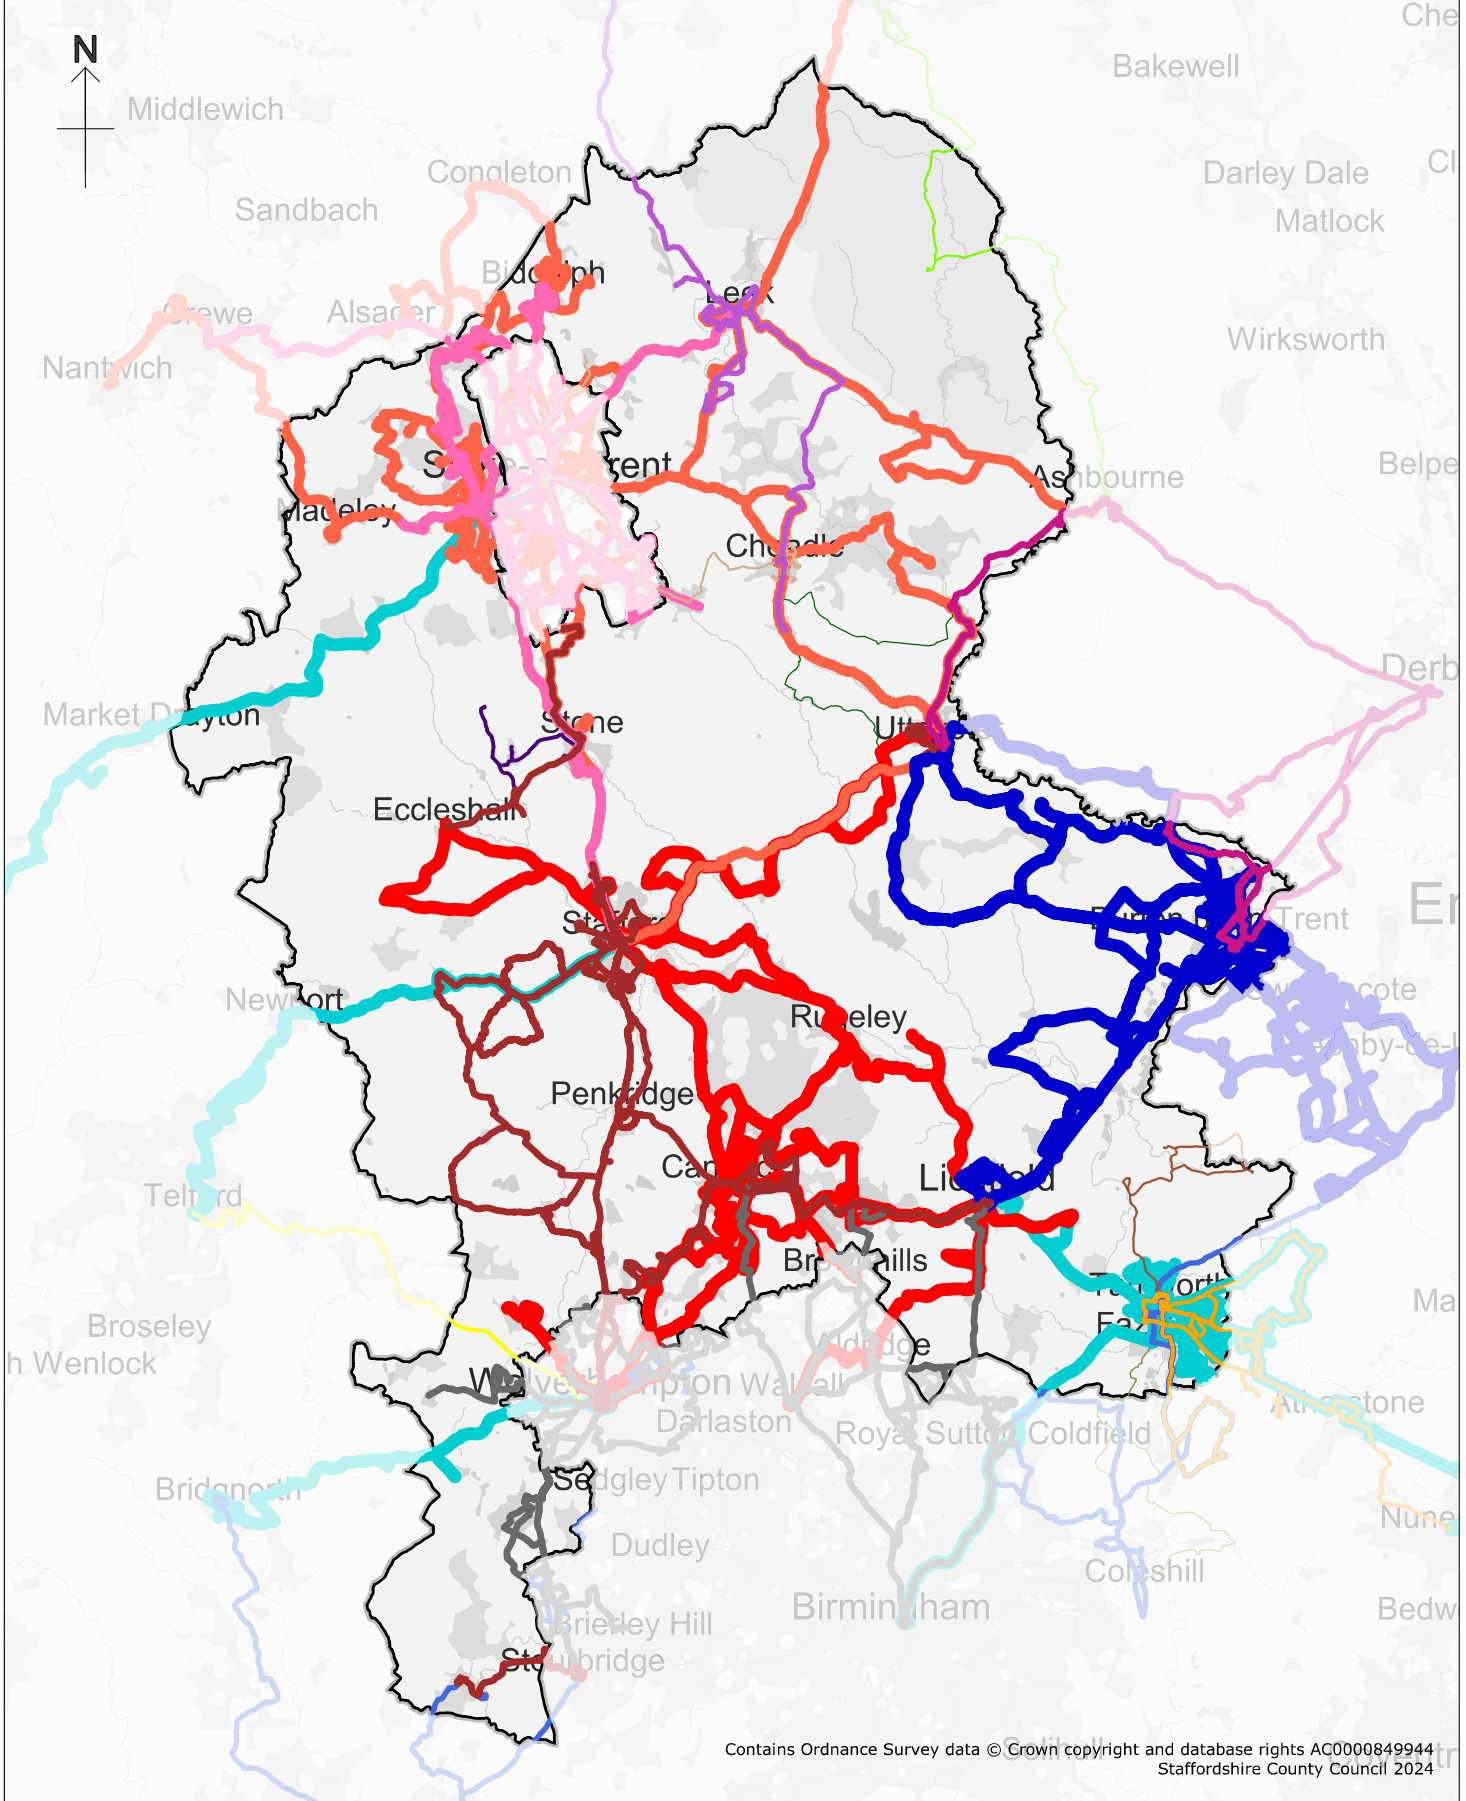

**STAFFORDSHIRE**  
**Bus Service  
Improvement Plan**

**2024 to 2050**

**JUNE 2024**

**Appendix D**

	Chaserider 30839.9		Diamond Bus 1426.6
	Arriva 28170.1		Banga 955.2
	Diamond Bus East Midlands 25832.5		Stagecoach 823
	D&G 19121.3		Bennetts Travel 809.3
	First 18243.8		High Peak 660
	NXWM 14215.6		South Derbyshire Coaches 557.5
	Select Bus 11935.9		Stantons 483.5
	TrentBarton 5940.5		Ashbourne CT 46.4
	Taxico 1611		A&M Group 17.2

Scale: 1:400000

## Bus Operator Estimated Mileage in Staffordshire per Week (October 2023)

© Crown Copyright and database rights 2024. Ordnance Survey AC0000849944. You are not permitted to copy, sub-license, distribute or sell any form of this data to third parties in any form. Use of this data is subject to the terms and conditions shown at [www.staffordshire.gov.uk/maps](http://www.staffordshire.gov.uk/maps) Staffordshire County Council, 10/06/2024. Aerial photography copyright Airbus 2024.